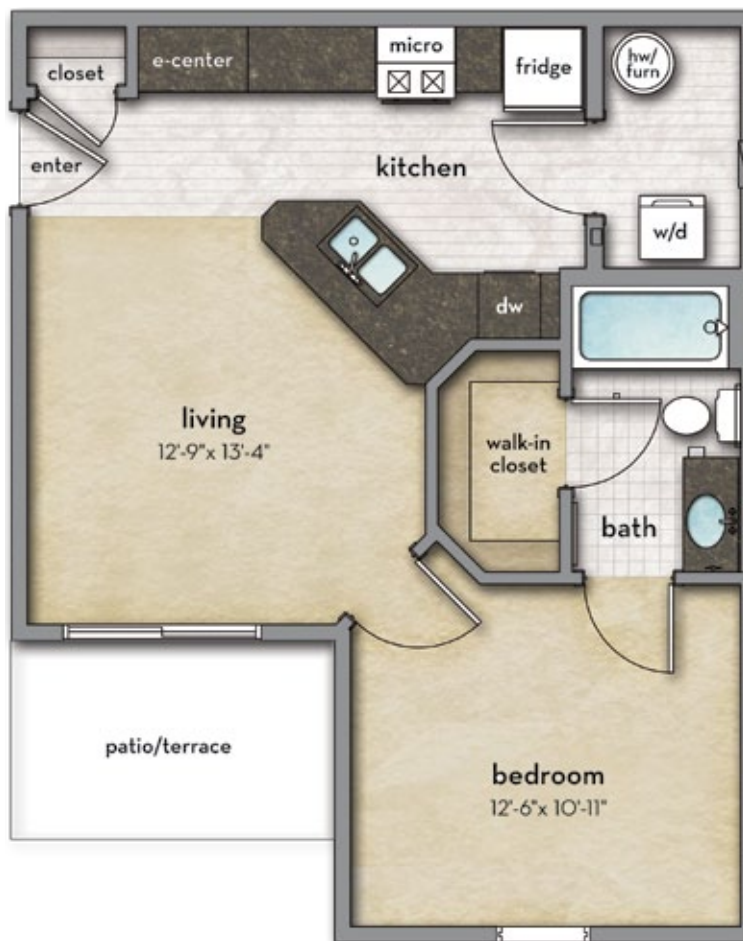

## THE ROCHESTER • 603 SF

Please note that all styles may not be available at all times. Rates are subject to change. Square footage shown is interior living space and does not include patio or terrace.