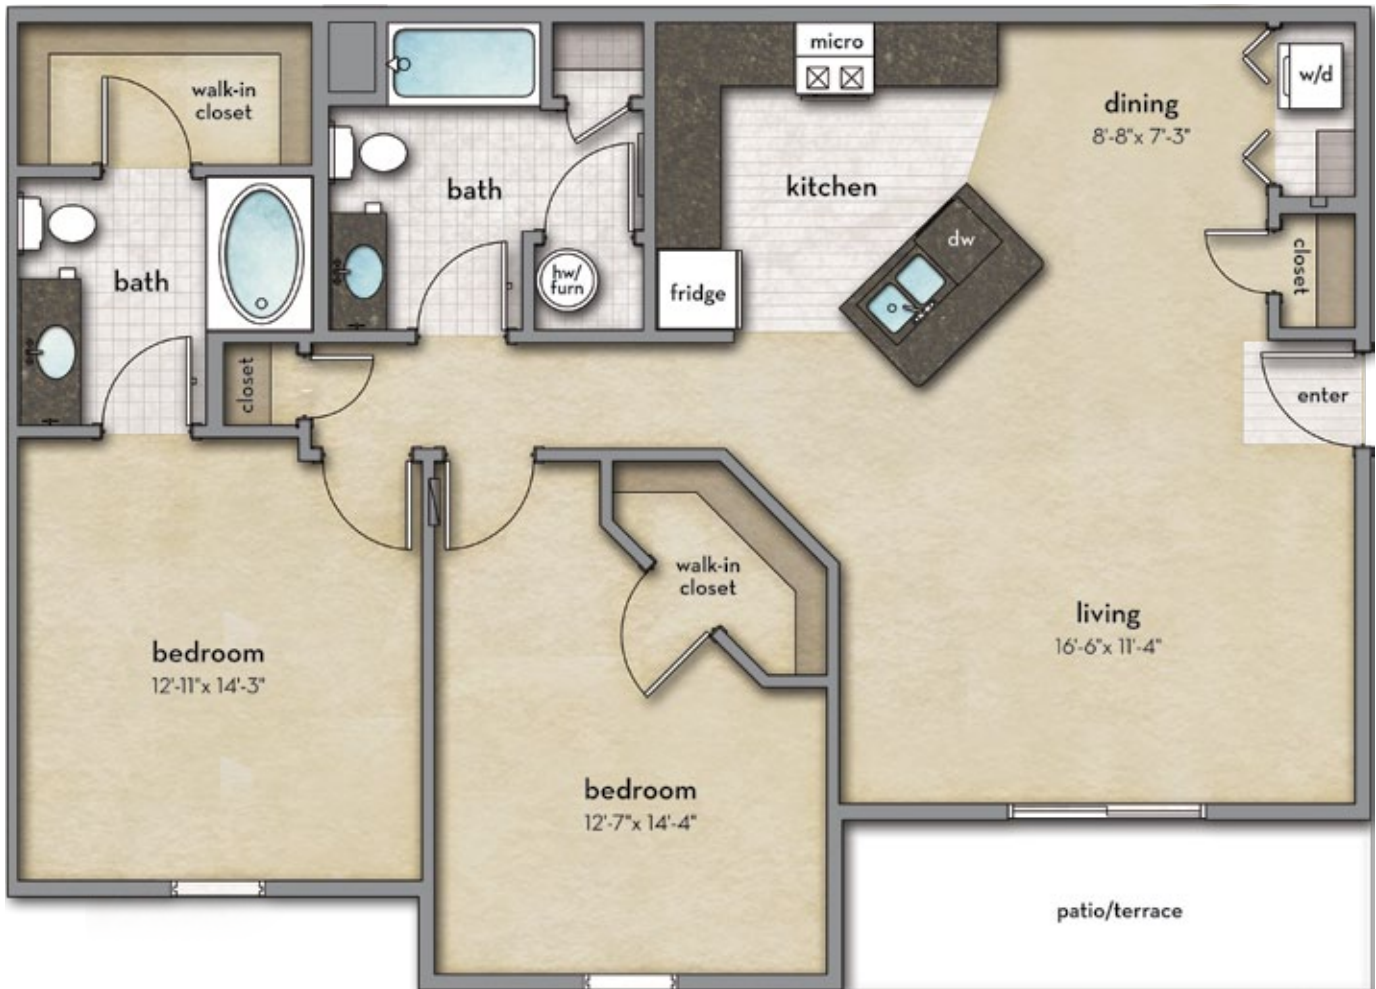

STRATHMOOR

AN EDWARDS COMMUNITY

THE MANSFIELD • 1,239 SF

Please note that all styles may not be available at all times. Rates are subject to change. Square footage shown is interior living space and does not include patio or terrace.