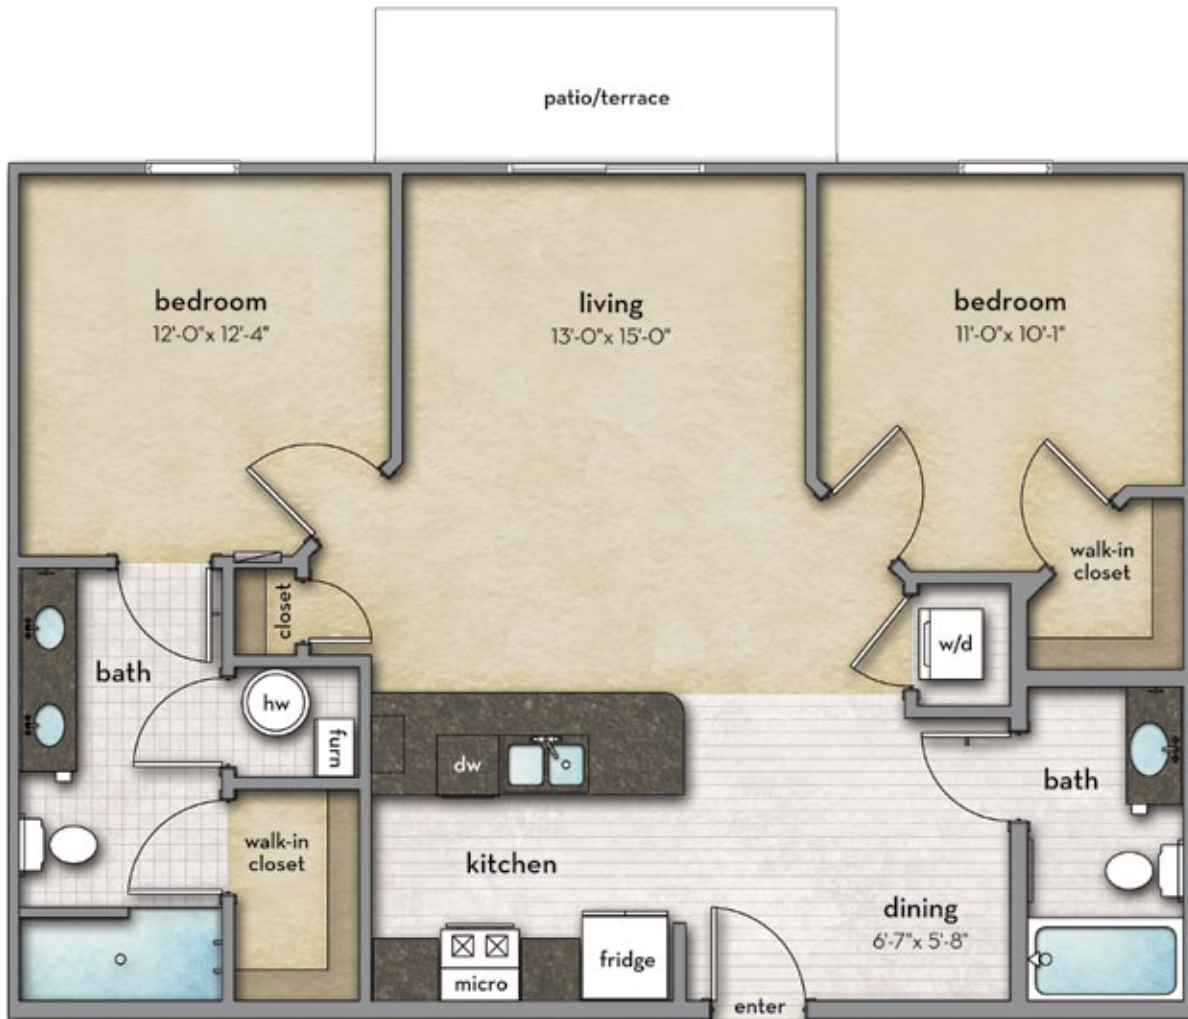

## THE LUMLEY • 1,039 SF

Please note that all styles may not be available at all times. Rates are subject to change. Square footage shown is interior living space and does not include patio or terrace.