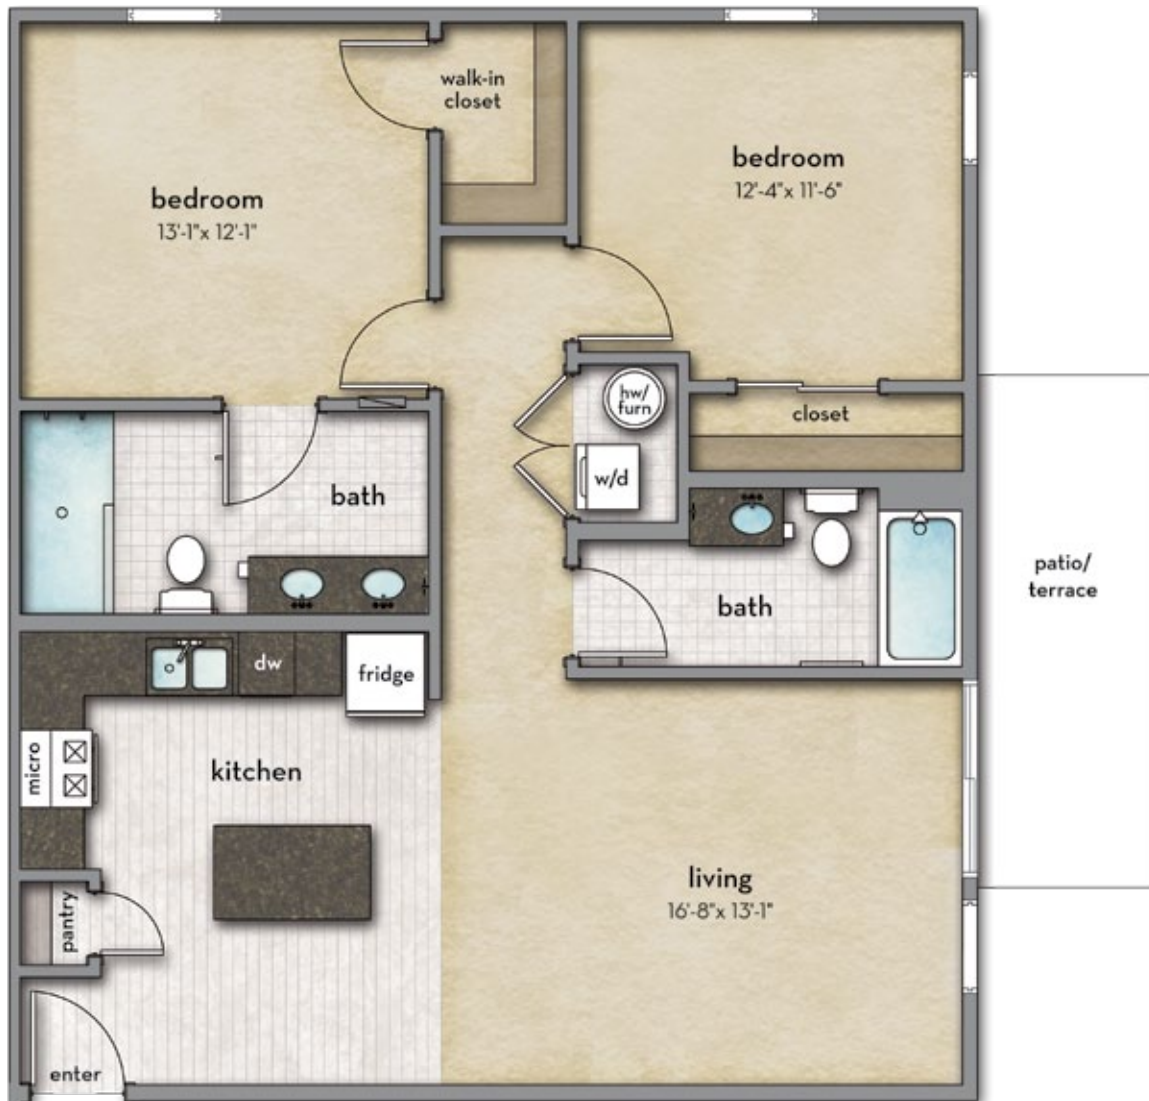

STRATHMOOR

AN EDWARDS COMMUNITY

THE LEVAN • 1,082 SF

Please note that all styles may not be available at all times. Rates are subject to change. Square footage shown is interior living space and does not include patio or terrace.