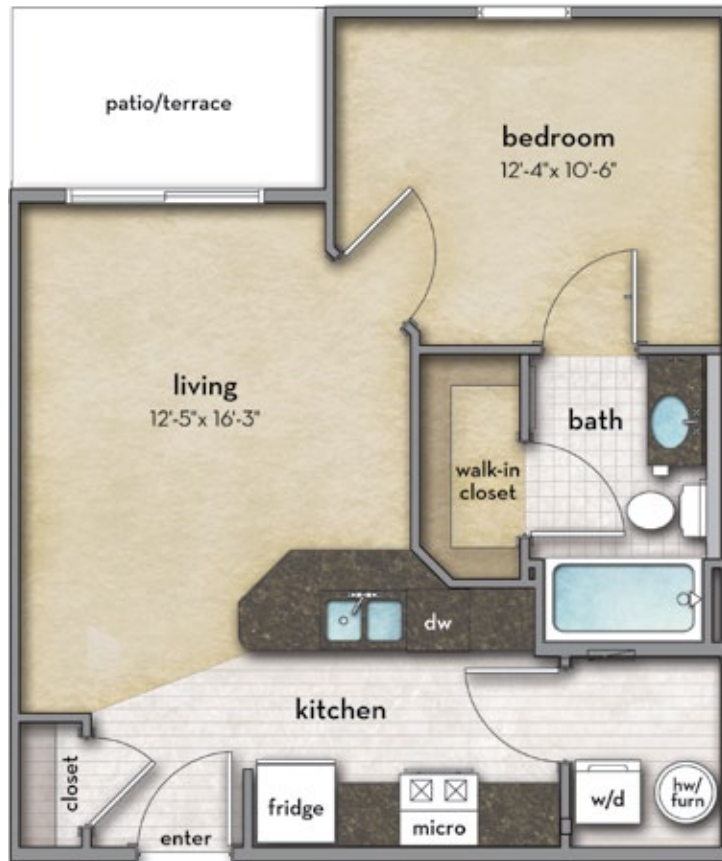

STRATHMOOR

AN EDWARDS COMMUNITY

THE ASHFORD • 570 SF

Please note that all styles may not be available at all times. Rates are subject to change. Square footage shown is interior living space and does not include patio or terrace.